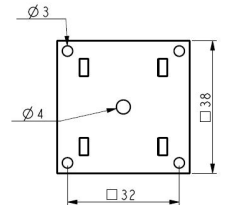

Square led 1

350-700mA	4 Led	4,8-9,6w	CE		IP20		Incl 4x CREE XP-E led

10 004 01 nw	3500K	400-680lm	€ 46,00
10 004 01 ww	2700K	348-591lm	€ 46,00

Square led 2

350-700mA	4 Led	4,8-9,6w	CE		IP20		Incl 4x CREE XR-E led

10 004 02 w	5500K	373-560lm	€ 42,00

Square led 3

24Vdc	4 Led	2w	CE		IP20		Incl 4x OSRAM led

10 005 01 ww	2700K	140lm	€ 22,00

Strip led 1

12Vdc	15 Led	7,5w	CE		IP20		Incl 15x OSRAM led

10 006 01 nw	4000K	540lm	€ 30,90
10 006 01 w	5500K	600lm	€ 30,90
10 006 01 ww	3000K	500lm	€ 30,90