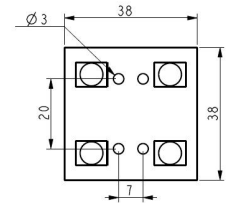

Square led 1

350-700mA	4 Led	4,8-9,6w	CE		IP20		Incl 4x CREE XP-E led

10 004 01 nw	3500K	400-680lm	€ 46,00
10 004 01 ww	2700K	348-591lm	€ 46,00

Square led 2

350-700mA	4 Led	4,8-9,6w	CE		IP20		Incl 4x CREE XR-E led

10 004 02 w	5500K	373-560lm	€ 42,00

Square led 3

24Vdc	4 Led	2w	CE		IP20		Incl 4x OSRAM led

10 005 01 ww	2700K	140lm	€ 22,00

Strip led 1

12Vdc	15 Led	7,5w	CE		IP20		Incl 15x OSRAM led

10 006 01 nw	4000K	540lm	€ 30,90
10 006 01 w	5500K	600lm	€ 30,90
10 006 01 ww	3000K	500lm	€ 30,90