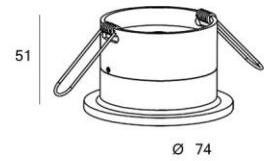

GM* = Mat glas / Verre sablé / Frosted glass