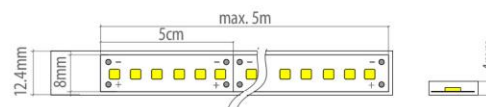

Afmetingen/Dimensions/Dimensions IP 20

Afmetingen/Dimensions/Dimensions IP 68

Monoflex 24w/m - HE *High efficiency - up to 130lm/w*

Rol/Rouleaux/Reel 5m

| | | | | | | |
|-------|-----------|--------|----|--|-------|--------|
| 24Vdc | 120led /m | 24w /m | CE | | Ra>90 | SDCM<3 |
|-------|-----------|--------|----|--|-------|--------|