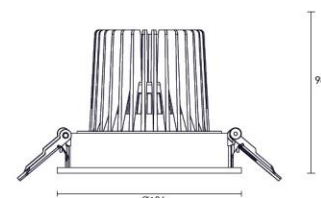

Shoppo 1

85-265Vac	1 Led	17w 26w	CE		IP20		Ø117		38°		30°

Materiaal / Materiel / Material
Gelakt alu / Alu laqué / Painted alu

3 030 01 nw	4000K	Wit / Blanc / White	17w	2400lm	€ 168,00
3 030 01 ww	3000K	Wit / Blanc / White	17w	2200lm	€ 168,00
3 030 02 nw	4000K	Zwart / Noir / Black	17w	2400lm	€ 168,00
3 030 02 ww	3000K	Zwart / Noir / Black	17w	2200lm	€ 168,00
3 030 03 nw	4000K	Wit / Blanc / White	26w	3600lm	€ 168,00
3 030 03 ww	3000K	Wit / Blanc / White	26w	3350lm	€ 168,00
3 030 04 nw	4000K	Zwart / Noir / Black	26w	3600lm	€ 168,00
3 030 04 ww	3000K	Zwart / Noir / Black	26w	3350lm	€ 168,00