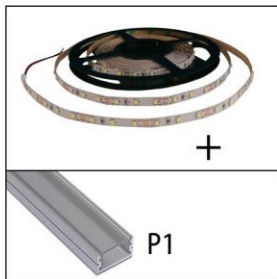

Pr/M	
1 001 03 ww p1 c	2700K	€ 52,00	} Monoflex 4,8w/m in combinatie met Profiflat 1 met heldere cover Monoflex 4,8w/m combinée avec le Profiflat 1 avec cache clair Monoflex 4,8w/m combined with Profiflat 1 and clear cover
1 001 03 xw p1 c	3000K	€ 52,00	
1 001 03 nw p1 c	3500K	€ 52,00	
1 001 03 w p1 c	6000K	€ 52,00	

1 001 03 ww p1 o	2700K	€ 52,00	} Monoflex 4,8w/m in combinatie met Profiflat 1 met opale cover Monoflex 4,8w/m combinée avec le Profiflat 1 avec cache opaline Monoflex 4,8w/m combined with Profiflat 1 and opal cover
1 001 03 xw p1 o	3000K	€ 52,00	
1 001 03 nw p1 o	3500K	€ 52,00	
1 001 03 w p1 o	6000K	€ 52,00