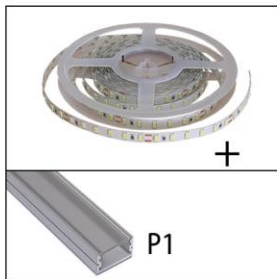

Pr/M
1 009 01 ww p1 c	2700K	€ 80,00
1 009 01 xw p1 c	3000K	€ 80,00
1 009 01 nw p1 c	3500K	€ 80,00
1 009 01 w p1 c	6000K	€ 80,00

Monoflex super 24w/m in combinatie met Profiflat 1 met heldere cover
Monoflex super 24w/m combinée avec le Profiflat 1 avec cache clair
Monoflex super 24w/m combined with Profiflat 1 and clear cover

1 009 01 ww p1 o	2700K	€ 80,00
1 009 01 xw p1 o	3000K	€ 80,00
1 009 01 nw p1 o	3500K	€ 80,00
1 009 01 w p1 o	6000K	€ 80,00

Monoflex super 24w/m in combinatie met Profiflat 1 met opale cover
Monoflex super 24w/m combinée avec le Profiflat 1 avec cache opaline
Monoflex super 24w/m combined with Profiflat 1 and opal cover