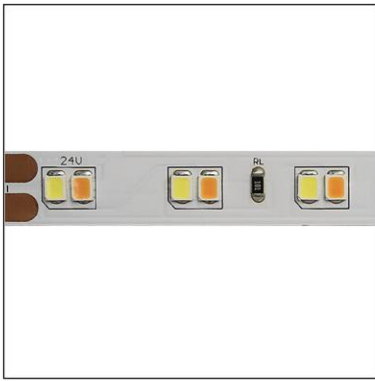

Dim to warm flex 14,4w/m

Rol/Rouleaux/Reel 5m

24Vdc	120led /m	14,4w /m	CE	III	Ra>90	SDCM<3

Afmetingen/Dimensions/Dimensions IP 20

1 021 01 dtw 1800K>3000K 1380lm/m IP 20 € 220,00