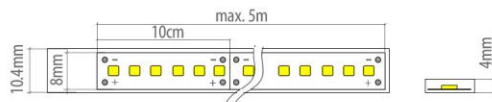

Afmetingen/Dimensions/Dimensions IP 68