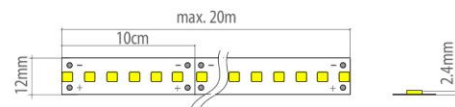

Monoflex 8,5w/m - CC - HE *High efficiency - up to 130lm/w*

Rol/Rouleaux/Reel 20m

24Vdc	60led /m	8,5w /m	CE		Ra>90	SDCM<3

1 018 01 ww 2700K 1100lm/m IP 20 € 450,00
1 018 01 xw 3000K 1150lm/m IP 20 € 450,00

Andere kleuren op aanvraag / Autres couleurs sur demande / Other colors on demand

Afmetingen/Dimensions/Dimensions IP 20