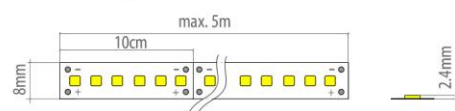

Monoflex 4,8w/m

Rol/Rouleaux/Reel 5m

24Vdc	60led /m	4,8w /m	CE		Ra>90	SDCM<3

1 001 03 ww	2700K	375lm/m	IP 20	€ 65,00
1 001 03 xw	3000K	410lm/m	IP 20	€ 65,00
1 001 03 nw	3500K	420lm/m	IP 20	€ 65,00
1 001 03 w	6000K	450lm/m	IP 20	€ 65,00

1 001 04 ww	2700K	330lm/m	IP 68	€ 95,00
1 001 04 nw	3200K	365lm/m	IP 68	€ 95,00
1 001 04 w	6000K	390lm/m	IP 68	€ 95,00

Andere kleuren op aanvraag / Autres couleurs sur demande / Other colors on demand

Afmetingen/Dimensions/Dimensions IP 20