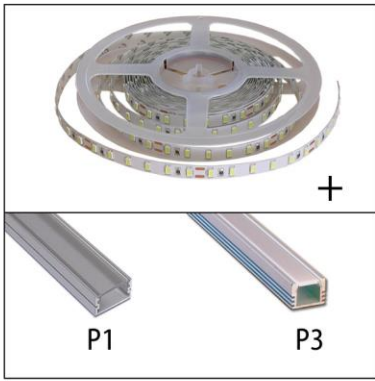

Monoflex super 24w/m assembled

24Vdc	75led /m	24w /m	CE		IP 20	Ra>90

De Monoflex super 24w/m assembled bestaat uit een ledstrip van 24w/m voorgemassembleerd in een profiel naar keuze. Er kan gekozen worden tussen de Profiflat 1 (p1) of Profiflat 3 (p3). Met heldere (c) of opale (o) cover. Aan de profielen hangt een aansluitkabel van 0,5m. De profielen kunnen max. 2 meter lang zijn.

Le Monoflex super 24w/m assemblée se compose d'une bandeau LED de 24w/m pré-assemblé dans un profil de votre choix. Vous pouvez choisir entre le Profiflat 1 (p1) ou Profiflat 3 (p3). Avec cache clair (c) ou opaline (o). Sur les profils est un câble de connexion de 0,5m. La longueur maximale du profil est de 2 mètres.

The Monoflex super 24w/m assembled consists of an LED strip 24w/m pre-assembled in a profile of your choice. You can choose between the Profiflat 1 (p1) or Profiflat 3 (p3). With clear (c) or opal (o) cover. On the profiles is a connection cable of 0,5m. The profiles can be up to 2 meter.