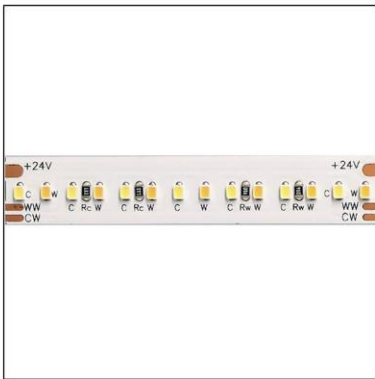

Dual color flex 19,2w/m

Rol/Rouleaux/Reel 5m

24Vdc	252led /m	19,2w /m	CE	III	Ra>90	SDCM<3

Afmetingen/Dimensions/Dimensions IP 20

1 022 01 dc 2200K/6500K 750lm/m - 960lm/m IP 20 € 220,00