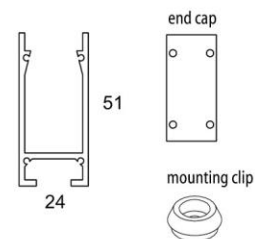

Profi - Wall

Geanodiseerd alu met opale afdekking / Alu anodisé avec cache opaline / Anodised alu with opal cover

1 116 01	2m	€ 40,00
accessoires/accessoires/accessories		
1 116 02		eindkap/cache/end cap € 2,10
1 116 03		mounting clip € 1,20