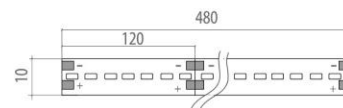

Strip led 3

24Vdc	70 Led	11w	CE		IP20		120°	Incl 70 x EVERLIGHT led

10 008 01 nw	4000K	1150lm	€ 45,00
10 008 01 ww	3000K	1100lm	€ 45,00