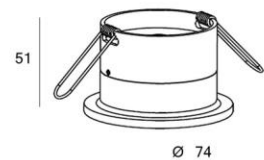

GM* = Mat glas / Verre sablé / Frosted glass