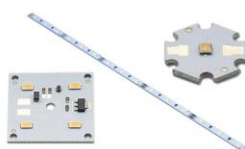

Printplaten
Circuits imprimés
PCB's

PCB

204