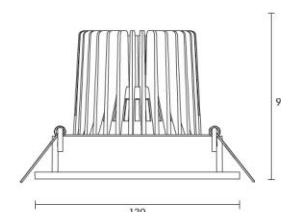

Shoppo 4

85-265Vac	1 Led	17w 26w	CE		IP20		Ø117		38°		30°

Materiaal / Materiel / Material
Gelakt alu / Alu laqué / Painted alu

3 046 01 nw	4000K	Wit / Blanc / White	17w	2400lm	€ 168,00
3 046 01 ww	3000K	Wit / Blanc / White	17w	2200lm	€ 168,00
3 046 02 nw	4000K	Zwart / Noir / Black	17w	2400lm	€ 168,00
3 046 02 ww	3000K	Zwart / Noir / Black	17w	2200lm	€ 168,00
3 046 03 nw	4000K	Wit / Blanc / White	26w	3600lm	€ 168,00
3 046 03 ww	3000K	Wit / Blanc / White	26w	3350lm	€ 168,00
3 046 04 nw	4000K	Zwart / Noir / Black	26w	3600lm	€ 168,00
3 046 04 ww	3000K	Zwart / Noir / Black	26w	3350lm	€ 168,00