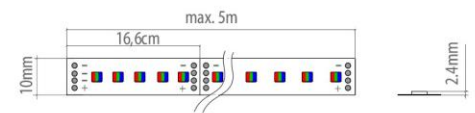

Rgb-flex 7,2w/m

Rol/Rouleaux/Reel 5m

24Vdc	30led /m	7,2w /m	CE	III

Afmetingen/Dimensions/Dimensions IP 20