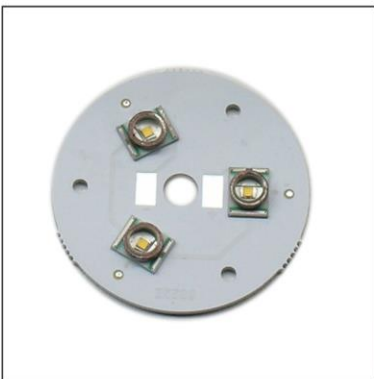

Circle led 2

350-700mA	3 Led	3,6-7,2w	CE		IP20		Incl 3x CREE XR-E led