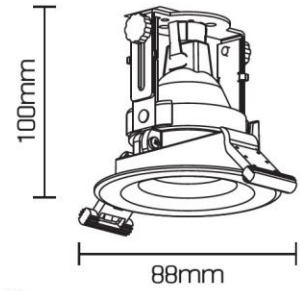

2 927 01 GU 10 (230Vac)

€ 18,50

2 927 02 GU 10 (230Vac) bladveren / ressorts / leaf springs

€ 18,50