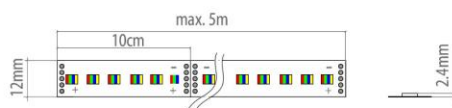

Rgbw-flex 19,2w/m

Rol/Rouleaux/Reel 5m

24Vdc	60led /m	19,2w /m	CE		IP20

Afmetingen/Dimensions/Dimensions IP 20

1 011 01 rgbw Rgbw flex (rgb + 3000K - four in one chip technology) € 190,00