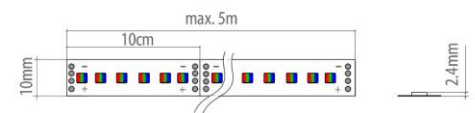

Rgb-flex 14,4w/m

Rol/Rouleaux/Reel 5m

24Vdc	60led /m	14,4w /m	CE	III

Afmetingen/Dimensions/Dimensions IP 20

Afmetingen/Dimensions/Dimensions IP 68