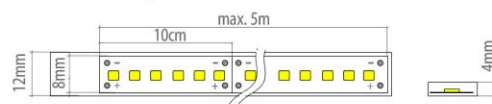

High voltage flex 25w/m

Rol/Rouleaux/Reel 5m

230Vac	120led /m	25w /m	CE		IP20

Afmetingen/Dimensions/Dimensions