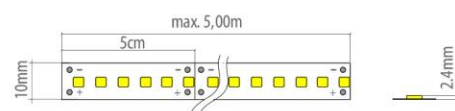

Monoflex 24w/m - HE *High efficiency - up to 130lm/w*

Rol/Rouleaux/Reel 5m

24Vdc	120led /m	24w /m	CE		Ra>90	SDCM<3

1 009 01 ww 2700K 2760lm/m IP 20 € 200,00
1 009 01 xw 3000K 2880lm/m IP 20 € 200,00
1 009 01 nw 3500K 2952lm/m IP 20 € 200,00
1 009 01 w 6000K 3120lm/m IP 20 € 200,00

Andere kleuren op aanvraag / Autres couleurs sur demande / Other colors on demand

Afmetingen/Dimensions/Dimensions IP 20