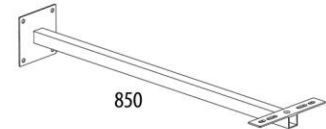

Materiaal / Matériel / Material
Zwart gelakt alu / Alu laqué en noir / Black painted alu

Afmetingen / Dimensions / Dimensions
178X212X47mm

6 003 03 nw	4000K	3800lm	€ 110,00
6 003 03 ww	3000K	3700lm	€ 110,00
6 001 02 s	Stang/Tige/Rod		€ 72,00

Accessoire / Accessoire / Accessory
Verlengstang zwart 850 mm / Tige d'extension noir 850mm /
Extension rod black 850mm